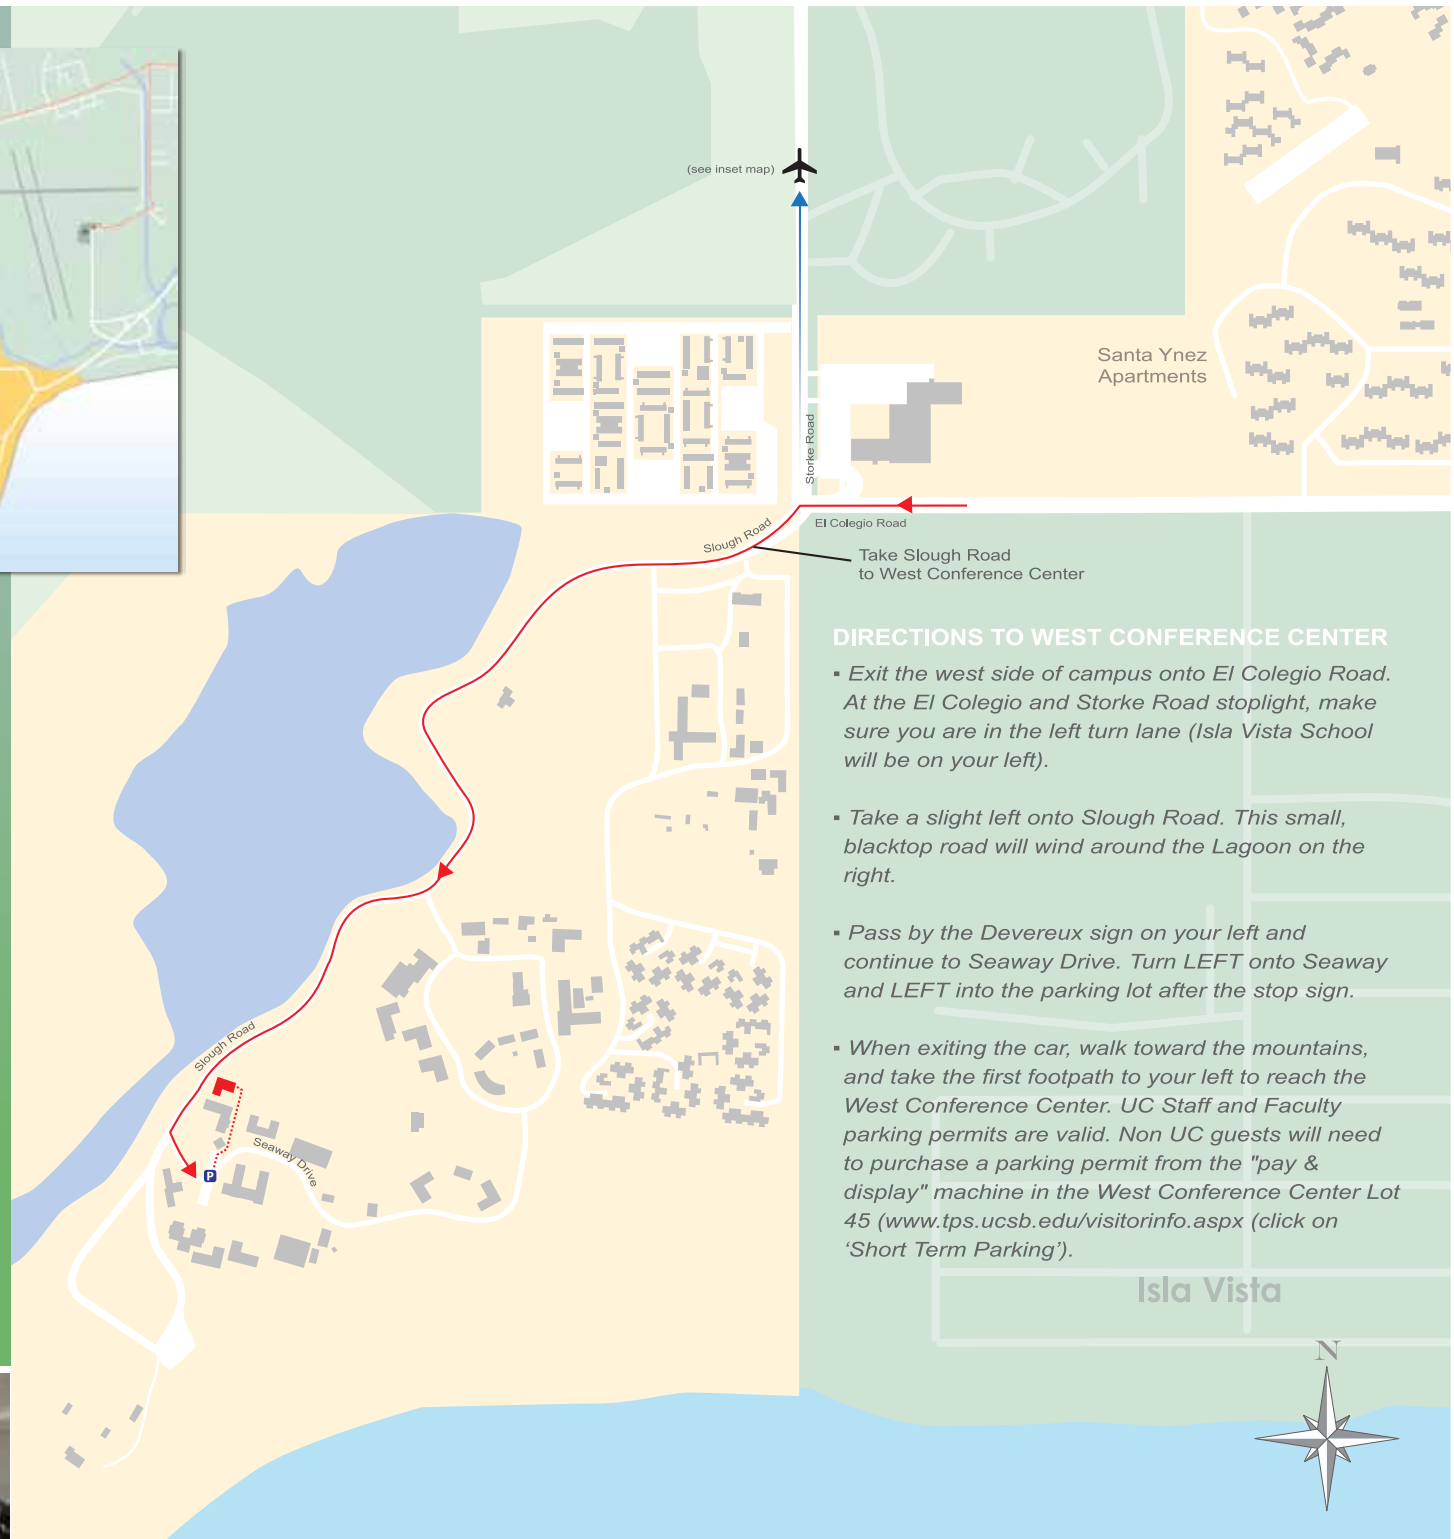

# West Conference Center

Housing & Residential Services  
University of California, Santa Barbara

(see inset map)

Storke Road

Santa Ynez Apartments

El Colegio Road

Slough Road

Take Slough Road to West Conference Center

Slough Road

Seaway Drive

## DIRECTIONS TO WEST CONFERENCE CENTER

- Exit the west side of campus onto El Colegio Road. At the El Colegio and Storke Road stoplight, make sure you are in the left turn lane (Isla Vista School will be on your left).
- Take a slight left onto Slough Road. This small, blacktop road will wind around the Lagoon on the right.
- Pass by the Devereux sign on your left and continue to Seaway Drive. Turn LEFT onto Seaway and LEFT into the parking lot after the stop sign.
- When exiting the car, walk toward the mountains, and take the first footpath to your left to reach the West Conference Center. UC Staff and Faculty parking permits are valid. Non UC guests will need to purchase a parking permit from the "pay & display" machine in the West Conference Center Lot 45 ([www.tps.ucsb.edu/visitorinfo.aspx](http://www.tps.ucsb.edu/visitorinfo.aspx) (click on 'Short Term Parking')).

Isla Vista