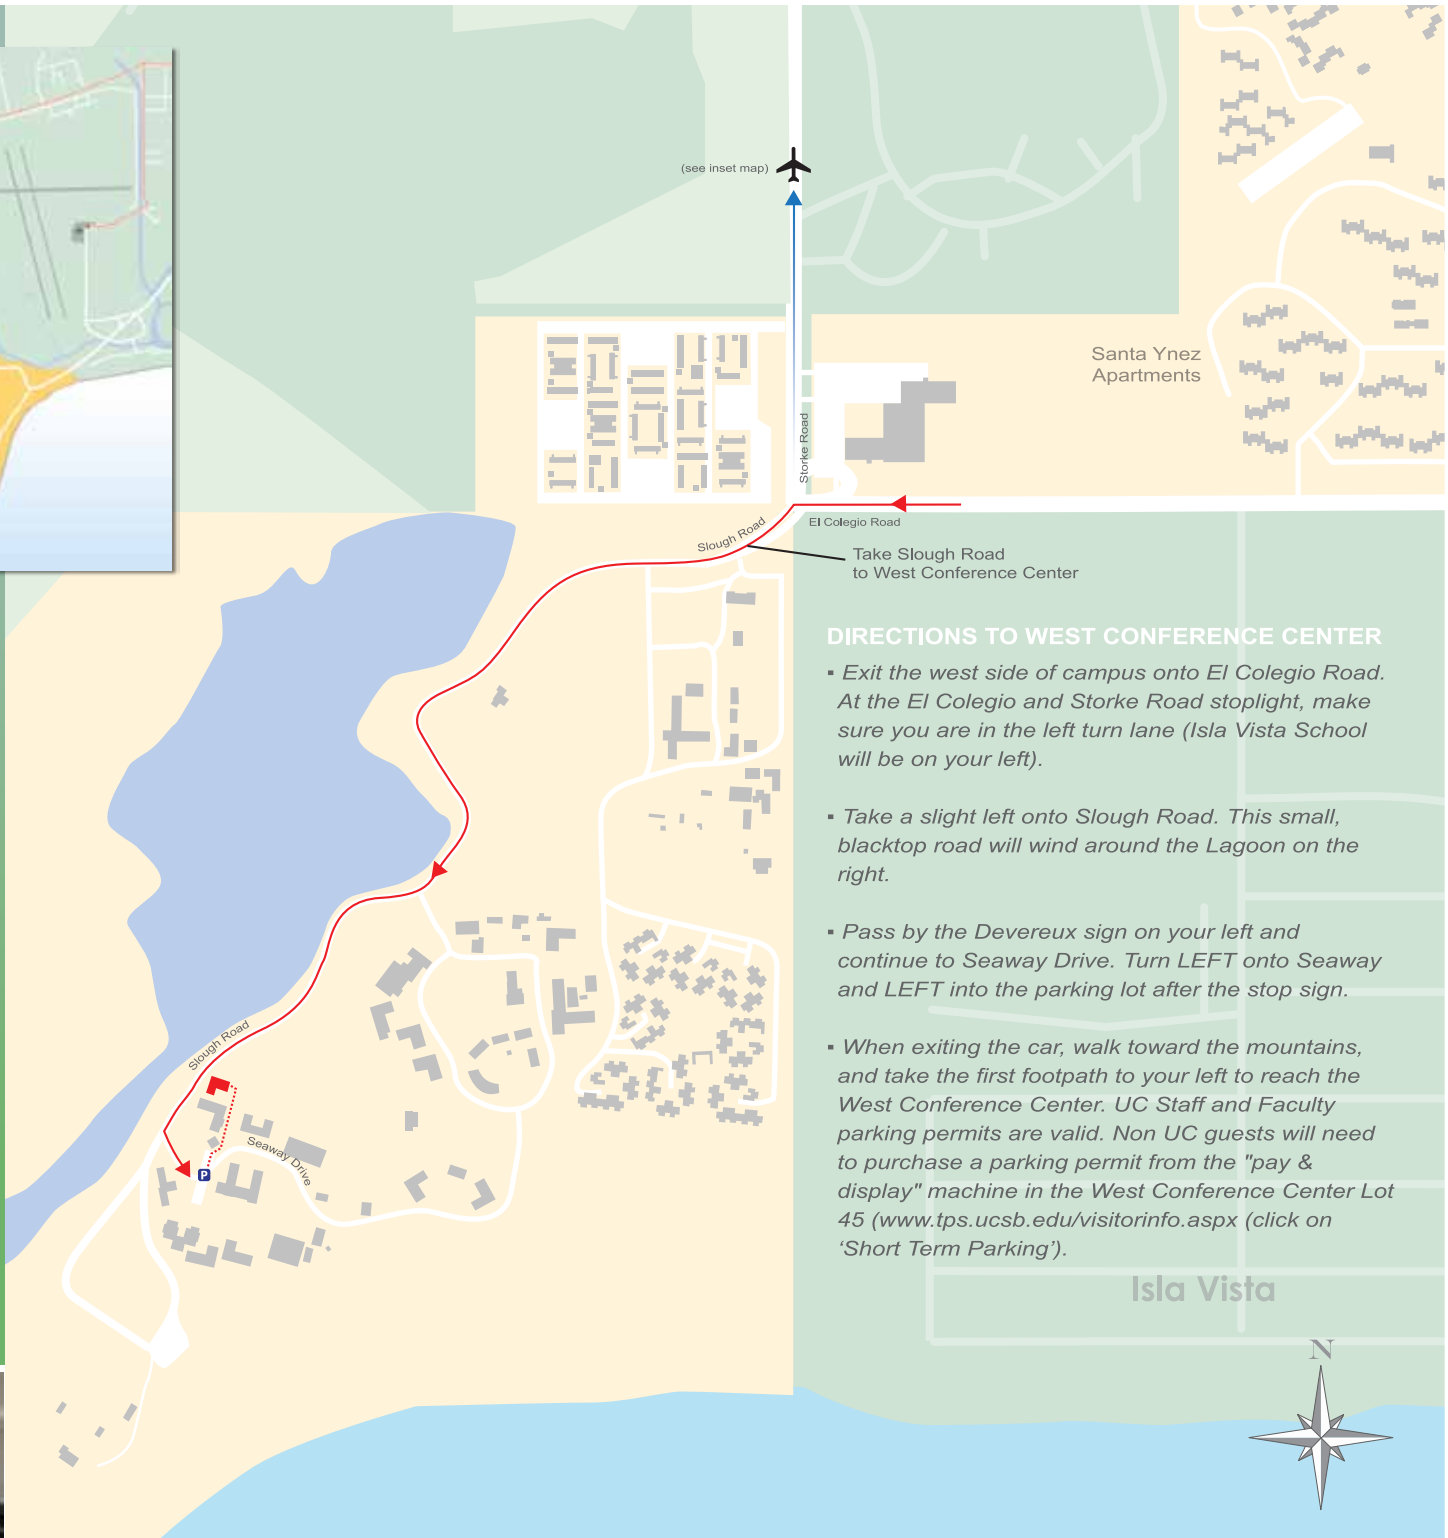

West Conference Center

Housing & Residential Services
University of California, Santa Barbara

DIRECTIONS TO WEST CONFERENCE CENTER

- Exit the west side of campus onto El Colegio Road. At the El Colegio and Storke Road stoplight, make sure you are in the left turn lane (Isla Vista School will be on your left).
- Take a slight left onto Slough Road. This small, blacktop road will wind around the Lagoon on the right.
- Pass by the Devereux sign on your left and continue to Seaway Drive. Turn LEFT onto Seaway and LEFT into the parking lot after the stop sign.
- When exiting the car, walk toward the mountains, and take the first footpath to your left to reach the West Conference Center. UC Staff and Faculty parking permits are valid. Non UC guests will need to purchase a parking permit from the "pay & display" machine in the West Conference Center Lot 45 (www.tps.ucsb.edu/visitorinfo.aspx (click on 'Short Term Parking')).