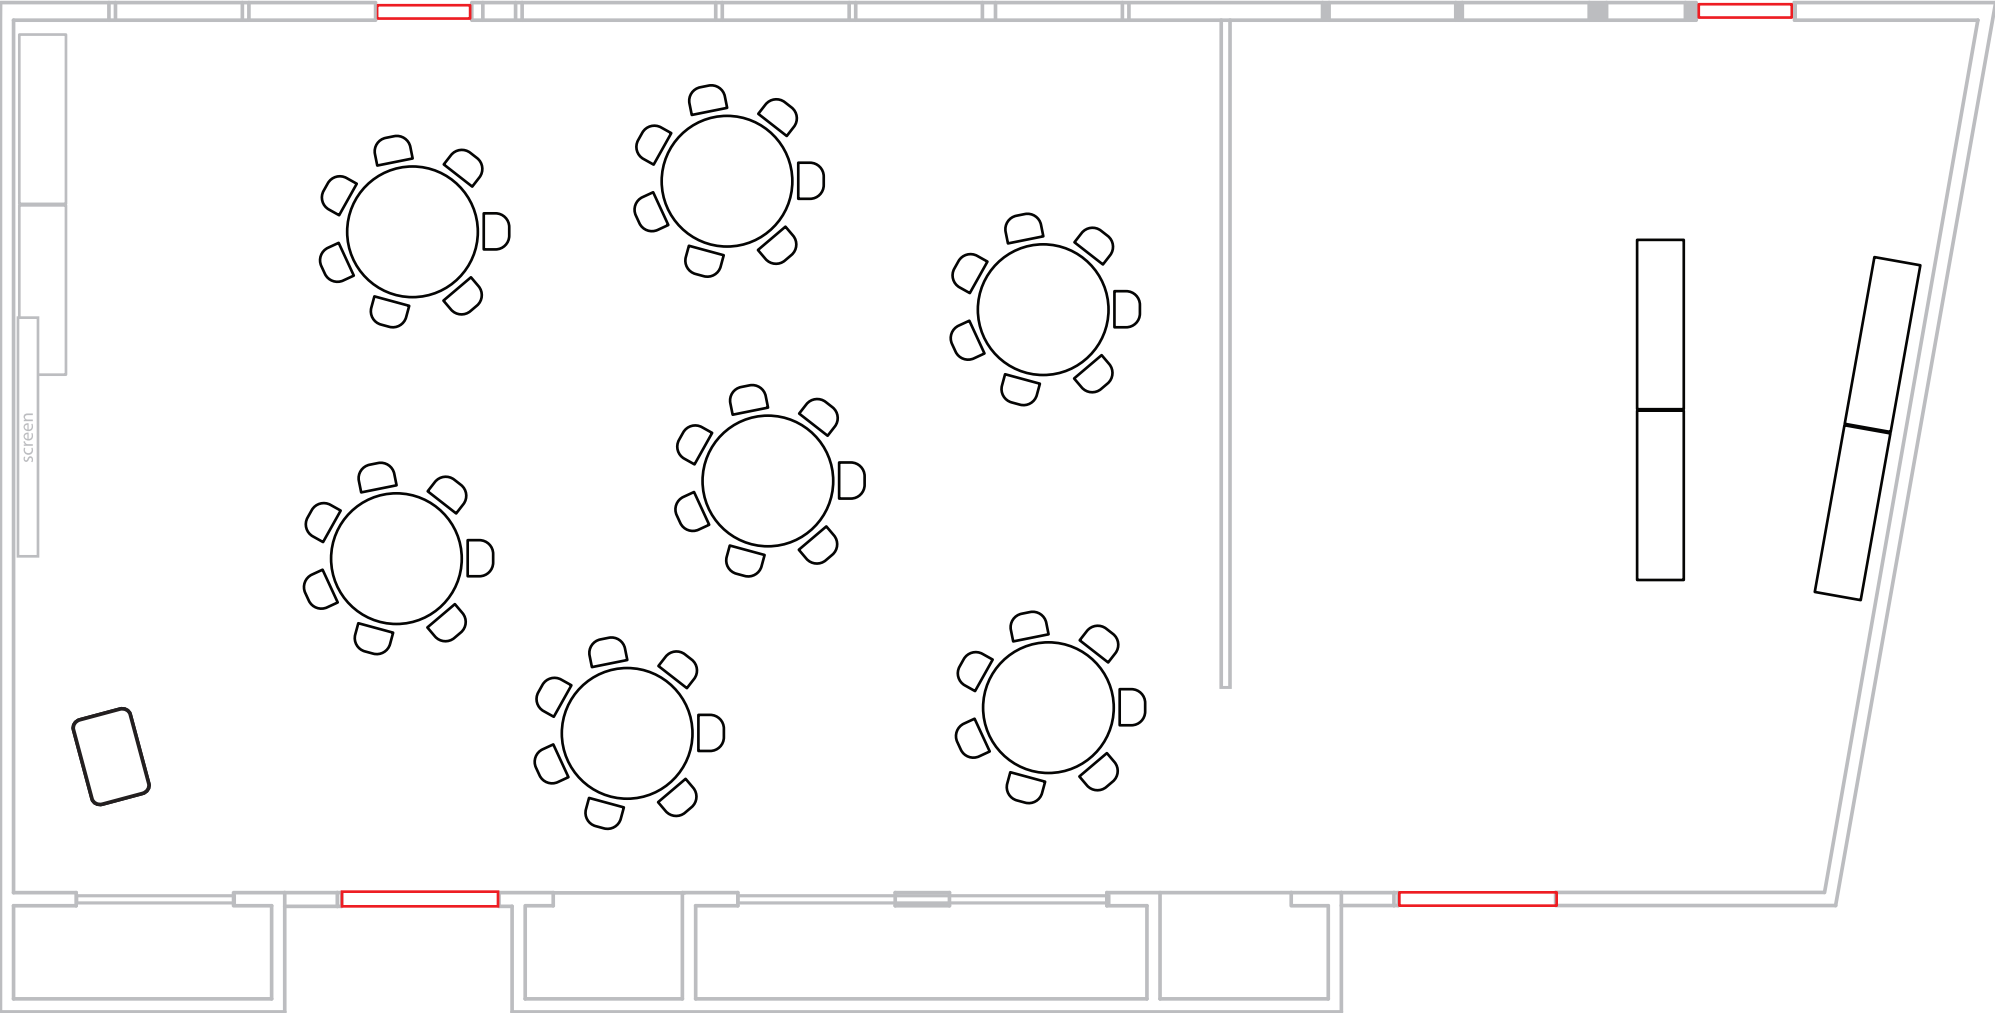

Loma Pelona Conference Center

Room 1100 Banquet Setup **with catering*

☐ = entrance/exits