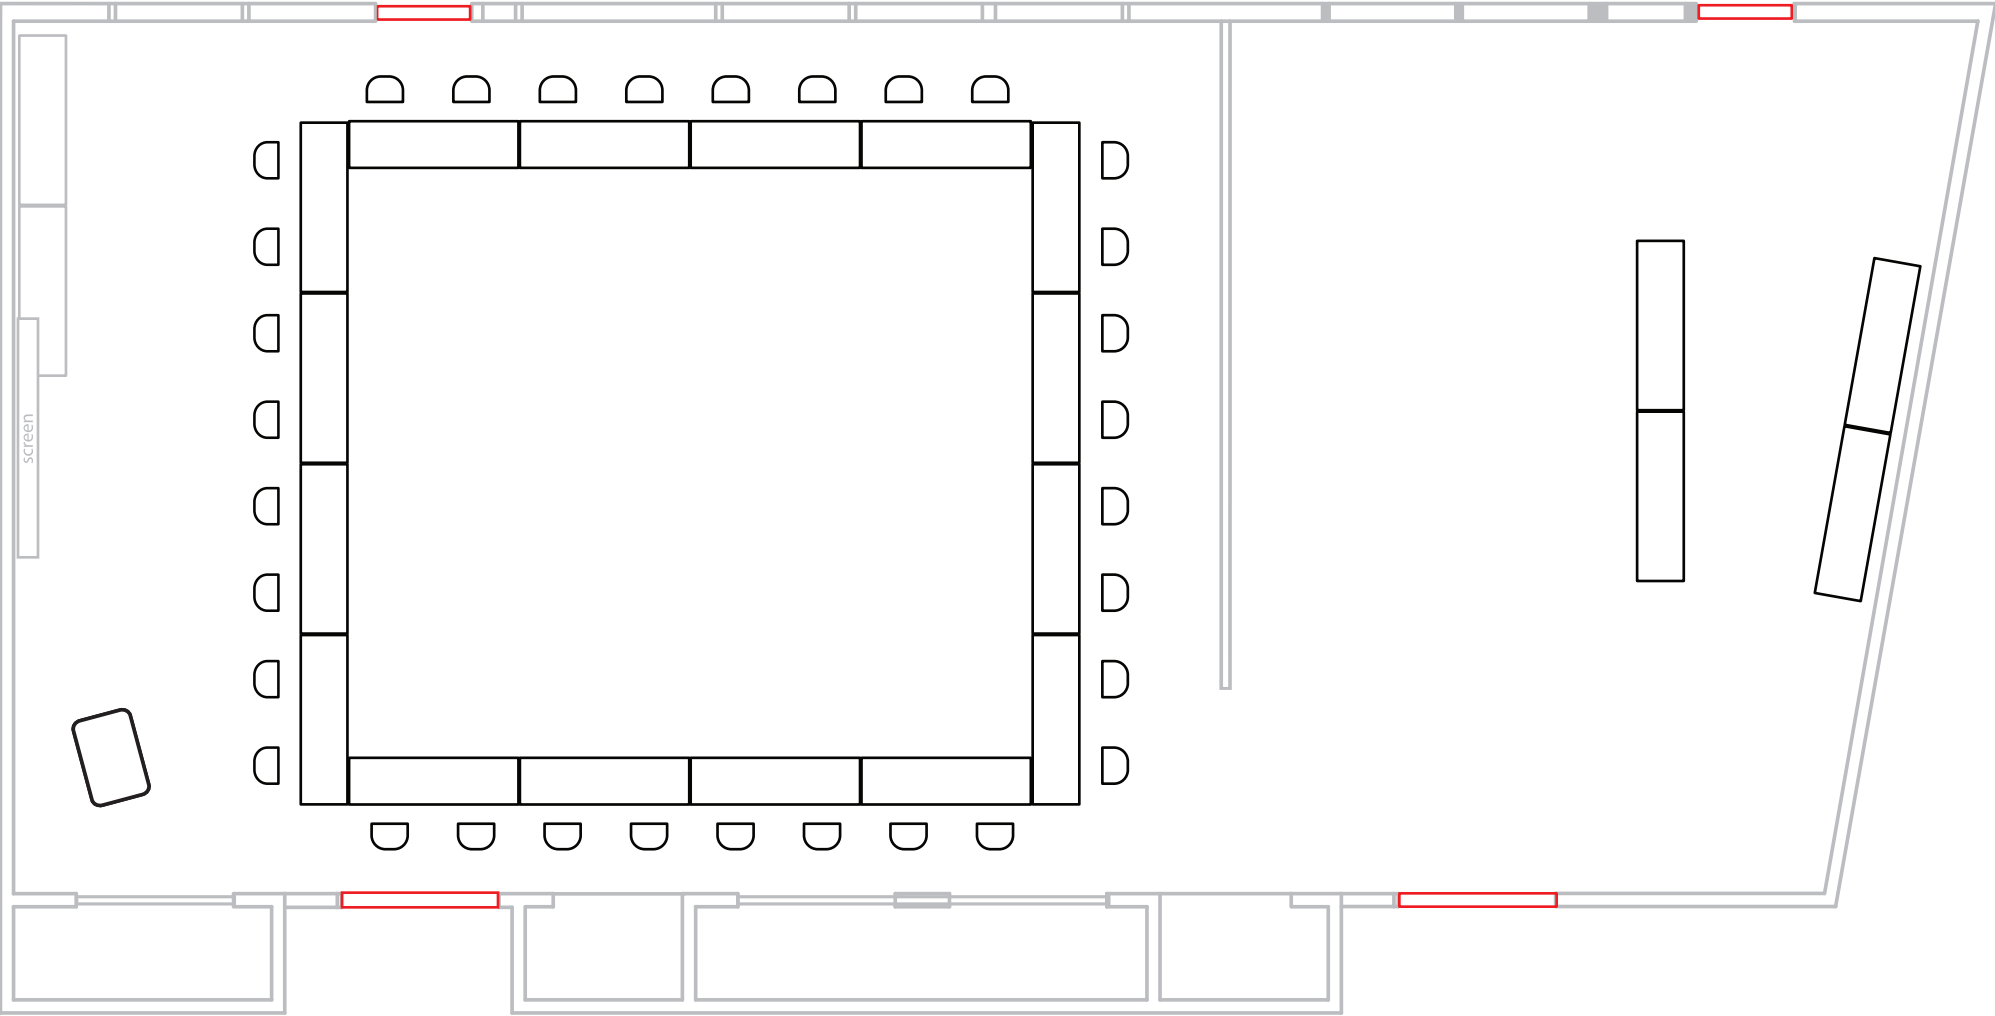

# Loma Pelona Conference Center

# Room 1100

**Closed Square Setup**  
*\*with catering*

□ = entrance/exits