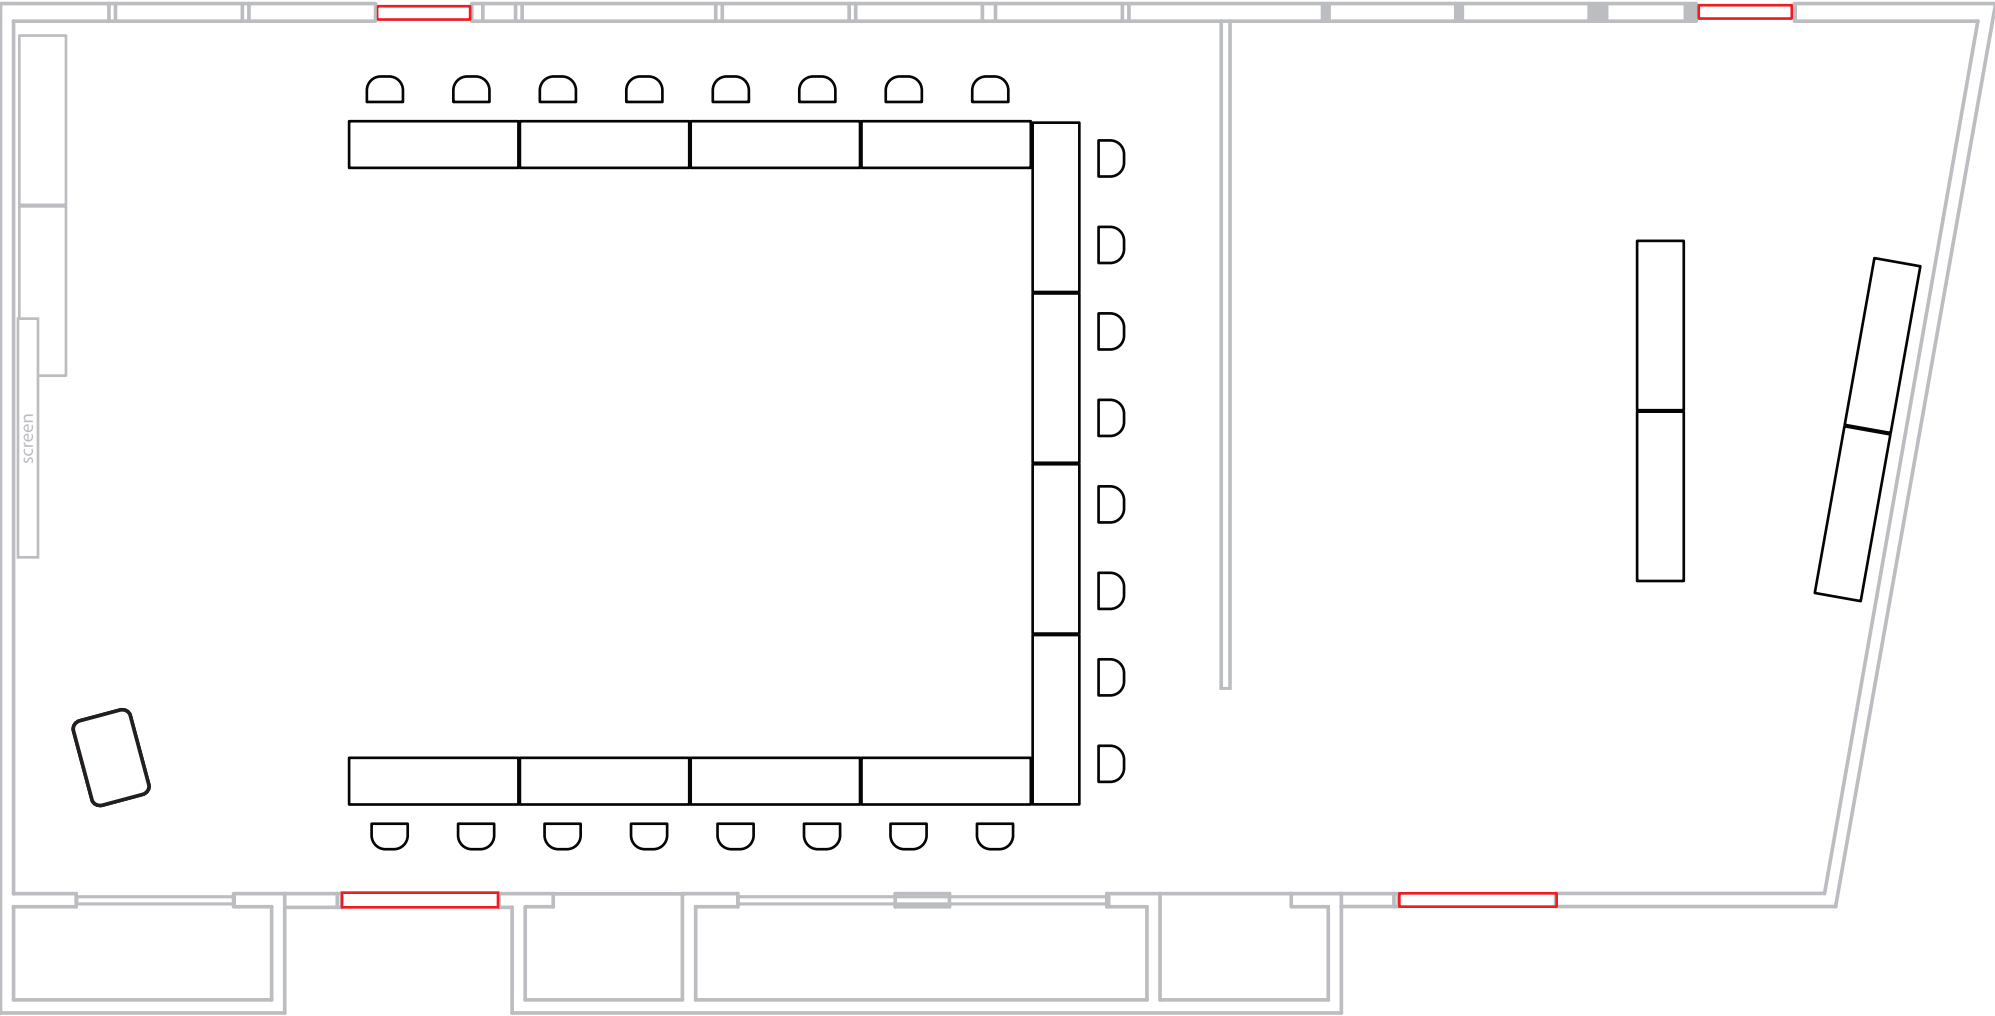

Loma Pelona Conference Center

Room 1100

U Setup
**with catering*

□ = entrance/exits